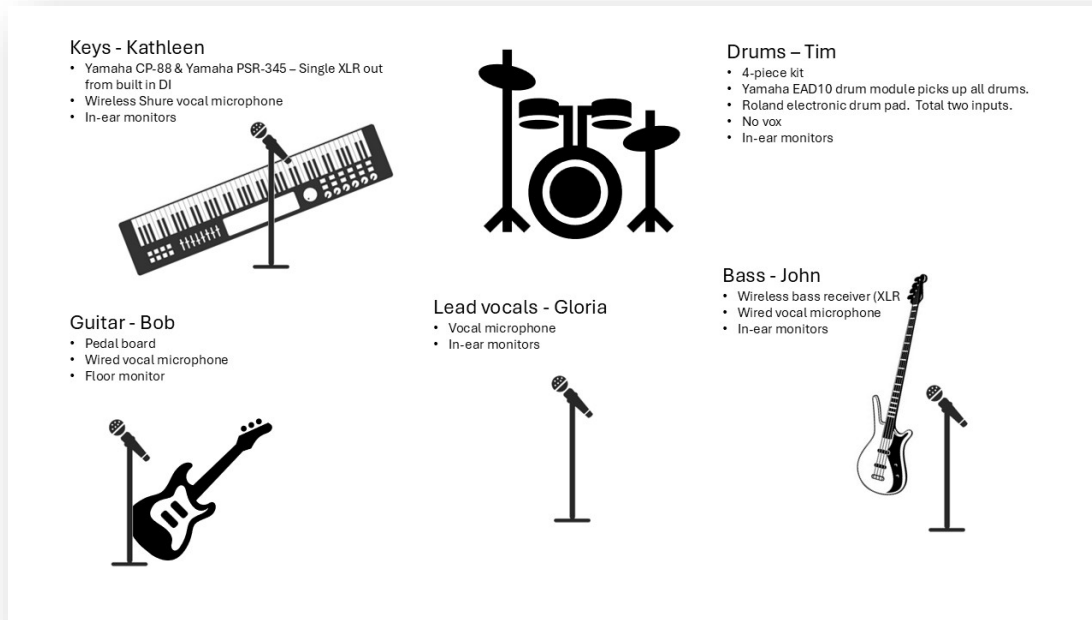

## Electro Retro Stage Plot and Gear Listing

### Mixer Inputs

Player	Name	Item	Connection
Lead Singer	Gloria Rivera-Welsch	Wireless Microphone	XLR Male
Guitar/Singer	Bob Wolcotte	Microphone	XLR Male
		Pedal Board	¼" Male
Bass/Singer	John Ernst	Microphone	XLR Male
		Bass amp	¼" Male
Keyboards/Singer	Kathleen Dooley	Shure Wireless SM58 Microphone	XLR Male
		Yamaha Keyboards with built-in DI	XLR Male
Drummer	Tim O'Hara	Bass Drum Microphone	XLR Male
		Snare Drum Microphone	XLR Male
		Tom 1 Drum Microphone	XLR Male
		Tom 2 Drum Microphone	XLR Male

### Monitor Outputs

Player	Name	Item
Lead Singer	Gloria Rivera-Welsch	In-Ear monitors
Guitar/Singer	Bob Wolcotte	Floor monitor
Bass/Singer	John Ernst	In-Ear monitors
Keyboards/Singer	Kathleen Dooley	In-Ear monitor and keys Behringer monitor
Drummer	Tim O'Hara	In-Ear monitors